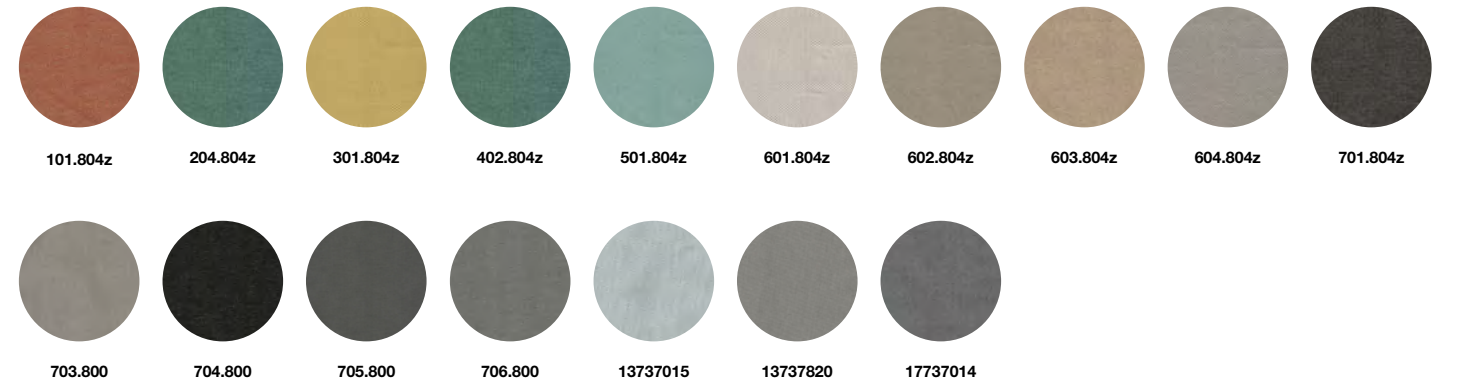

FABRICS

Axroma [suitable for upholstery and cushions]