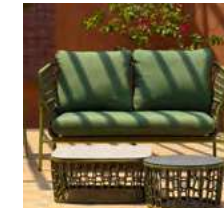

GREEN DOUBLE SOFA
code DA740RO

▫150 ▫83 ▫80 ▫43