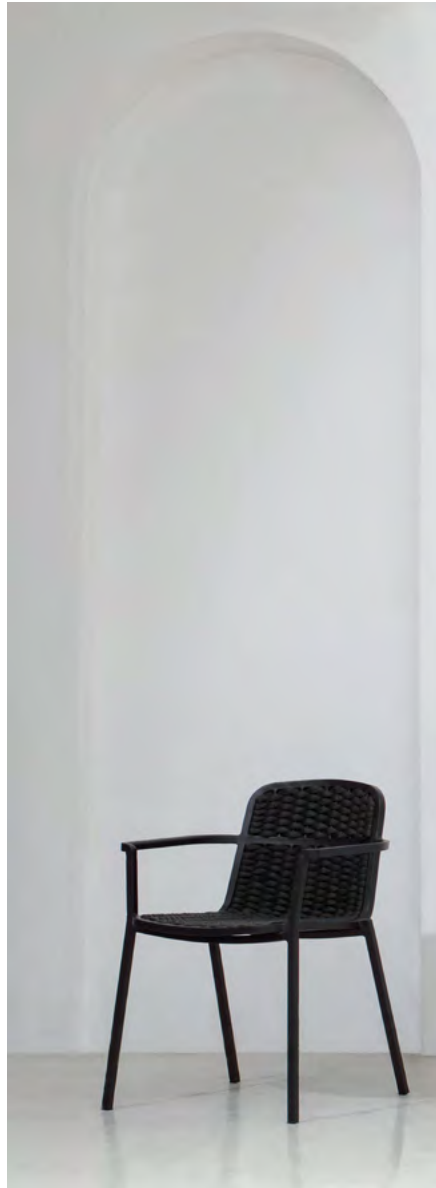

NIDA
ARMCHAIR

A simple and clean design, with graphic and welcoming lines. Nida is a light chair, suitable for any type of outdoor environment and which at the same time offers a robustness suitable for the contract sector.