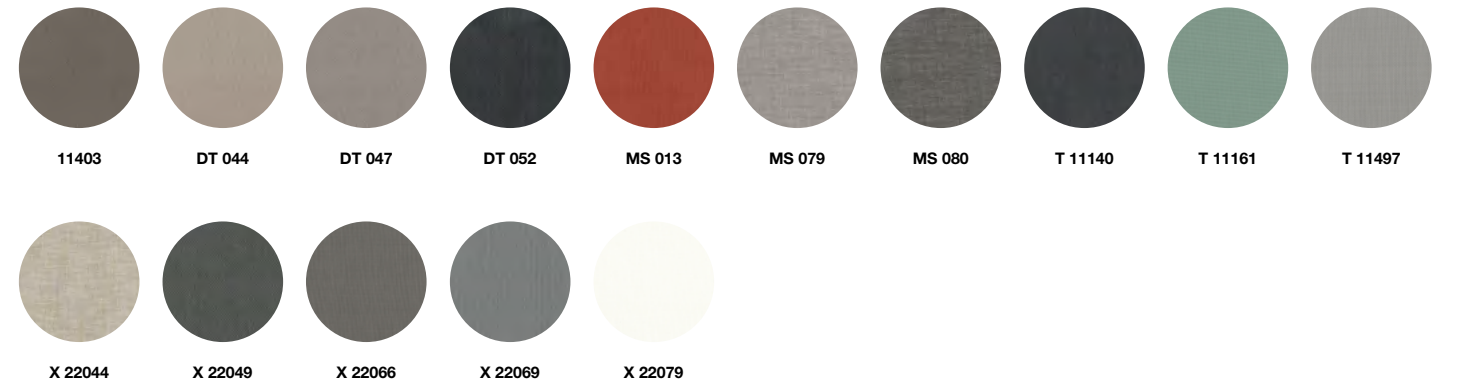

Mesh [suitable for upholstery and cushions]