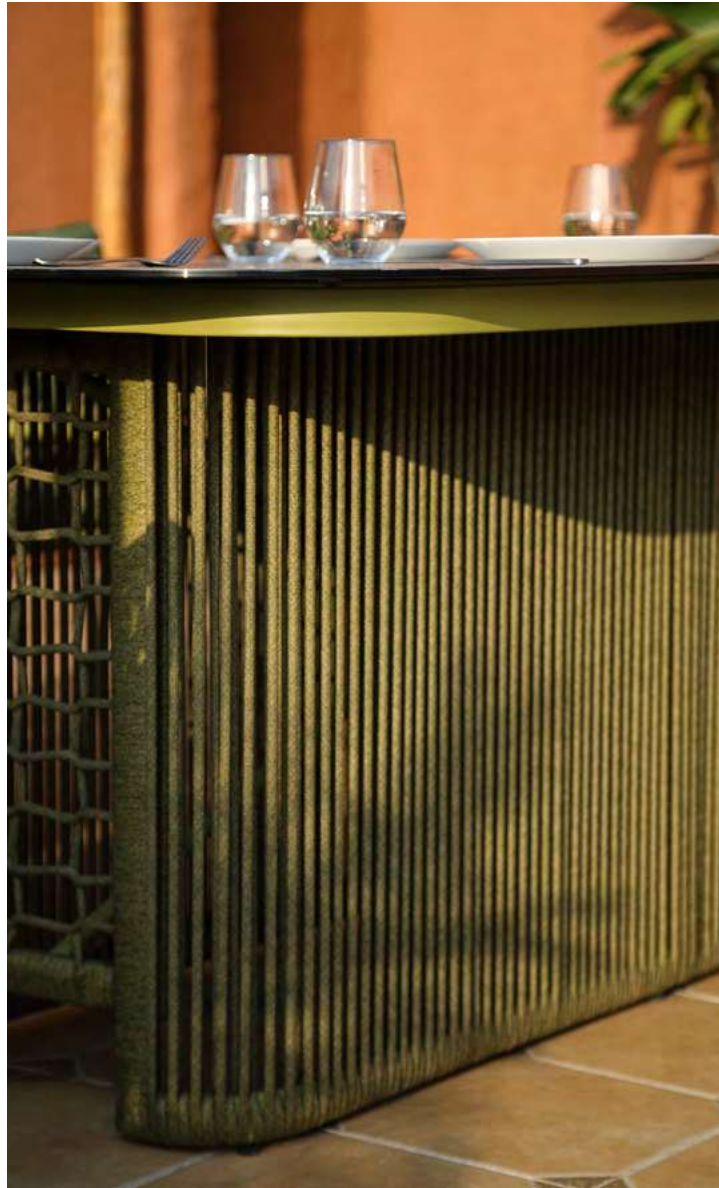

GREEN
DINING CHAIR
OVAL TABLE